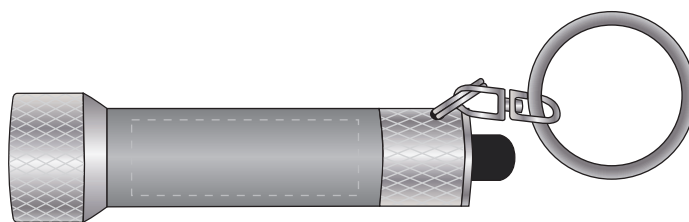

Your Ref:

Quantity:

Product Code: LT0151

Our Ref:

Version: 1

Product Colour: GREY

PRINTING CONCERNS:**PRODUCT INFO:**

We stock this item in the following colours

**PANTONE REFERENCE(S)**

● Engraving

ARTWORK SCALE 100%

ARTWORK SCALE 100%

Max engraving area: 30mm x 10mm

Product Image for visualisation
- colours may vary

The dashed line is to demonstrate print area and will not appear on your printed item